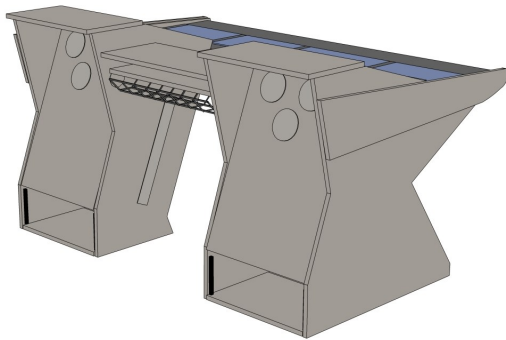

Top - Desk - A for Avid Artist

base model

Removable shelf

removable doors

base model = 2182.00 €
 for accessories and finishes, please look
 at our home page " accessories/finishes "
 prices are ex VAT and ex shipping cost

2 x 3 U

removable doors