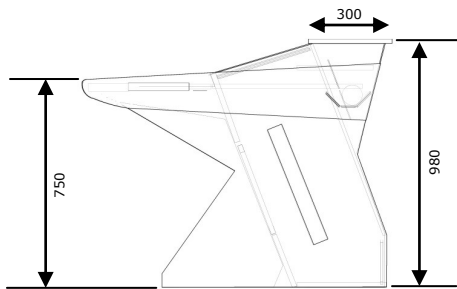

Top - Desk - A for Avid Artist

base model

Removable shelf

removable doors

base model = 2182.00 €
 for accessories and finishes, please look
 at our home page " accessories/finishes "
 prices are ex VAT and ex shipping cost

2 x 3 U

removable doors