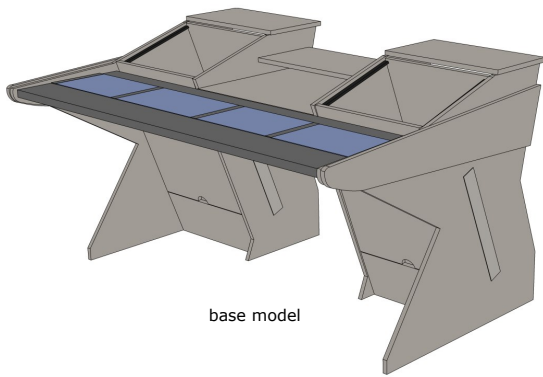

Top - Desk - A for Avid Artist

base model

Removable shelf

removable doors

base model = 2182.00 €
 for accessories and finishes, please look
 at our home page " accessories/finishes "
 prices are ex VAT and ex shipping cost

2 x 3 U

removable doors