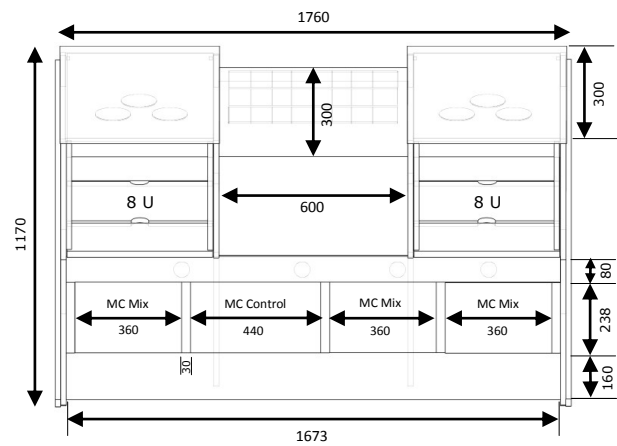

Top - Desk - A for Avid Artist

base model

Removable shelf

removable doors

base model = 2182.00 €
 for accessories and finishes, please look
 at our home page " accessories/finishes "
 prices are ex VAT and ex shipping cost

2 x 3 U

removable doors