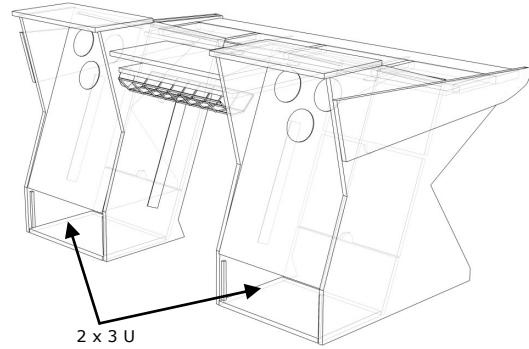

Top - Desk - A for Avid Artist

base model

Removable shelf

removable doors

base model = 2182.00 €
 for accessories and finishes, please look
 at our home page " accessories/finishes "
 prices are ex VAT and ex shipping cost

2 x 3 U

removable doors