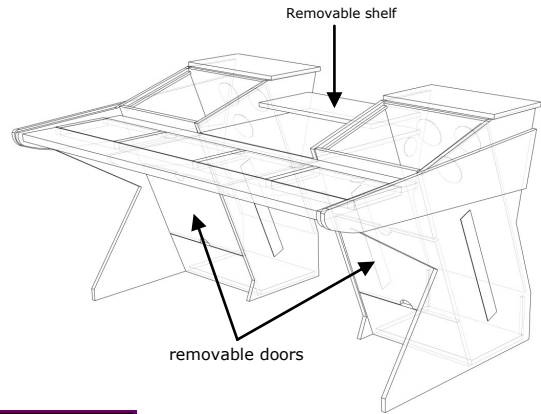

Top - Desk - A for Avid Artist

base model

Removable shelf

removable doors

base model = 2182.00 €
 for accessories and finishes, please look
 at our home page " accessories/finishes "
 prices are ex VAT and ex shipping cost

2 x 3 U

removable doors