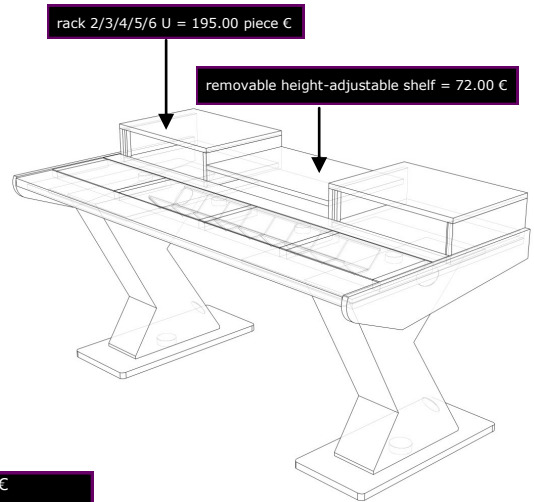

Crea - Desk - A for Avid Artist (Euphonix)

base model

rack 2/3/4/5/6 U = 195.00 piece C

removable height-adjustable shelf = 72.00 C

base model = 1985.00 C
 for accessories and finishes, please look at our home page " accessories/finishes "
 prices are ex VAT and ex shipping cost