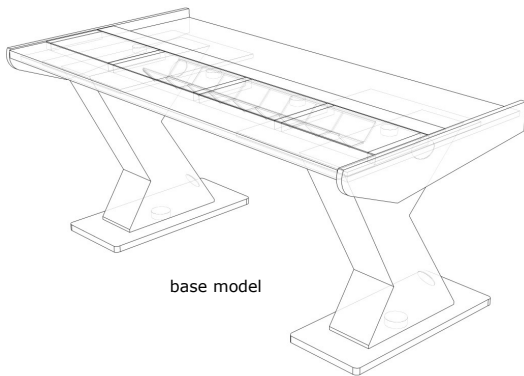

Crea - Desk - A for Avid Artist (Euphonix)

base model

rack 2/3/4/5/6 U = 195.00 piece C

removable height-adjustable shelf = 72.00 C

base model = 1985.00 C
 for accessories and finishes, please look at our home page " accessories/finishes "
 prices are ex VAT and ex shipping cost